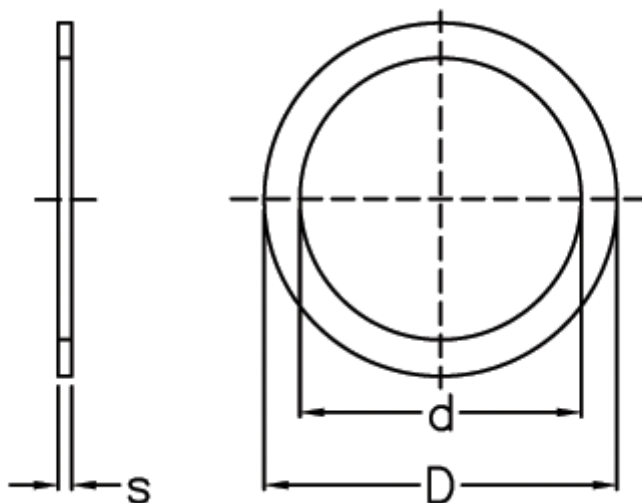

Article number: 0130737

Description: Shim Washer
PS 70x90x2 DIN 988

Measures

d = 70

D = 90

Description = PS 70x90x2

s = 2.00

tol = -0.07

Weight kg/1000 = 39.400